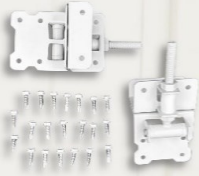

- 4' wide (gate is 46" wide for a 48" opening)
- 5' wide (gate is 58" wide for a 60" opening)
- 6' wide (gate is 70" wide for a 72" opening)

Made-to-order Custom Gates

We build custom vinyl gates in any size, angle, and style. All our custom gates are built with aluminum or steel internal frames, with the option of adding a sturdy frame-welded wheel for ergonomic or support purposes.

Gate Structure Materials

Aluminum and Steel Tubing
1.25" x 1.25"
1.5" x 1.5"

Steel Gussets
4.5" x 4.5"
6" x 6"

Aluminum Gate Corners
90° Corners
Racked Corner Sets

96" Gate Braces
White
Tan
Black

Gate Hardware

1.75" Wrap Hinge

2" Wrap Hinge

3.5" Vinyl-to-Vinyl Hinge

Mini Hinge

Single Locking Latch

Double Locking Latch

Residential Paddle Latch

Mini Latch