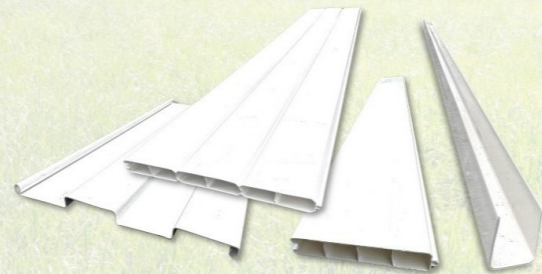

A photograph of a modern backyard fence. The fence is made of dark metal posts and light-colored vertical slats. In front of the fence is a gravel garden with several small green bushes and a young tree. A green lawn is visible to the right of the gravel garden. The background shows mountains under a blue sky with some clouds.

Product Catalog 2024

A photograph of a white vinyl fence. The fence is made of vertical panels. In the background, there are various trees and bushes, including a tree with red leaves. The sky is blue with some clouds.

T&G Slats

- 7/8" x 11.3"
- 7/8" x 6"

Privacy Panels

- 7/8" x 14"

Pickets

- 7/8" x 1.5"
- 7/8" x 3"

Trim Channel

- 7/8" x 1 3/8"

Hollow Rails

- 1.75" x 3.5"
- 2" x 3.5"
- 2" x 6"

Ribbed Rails

- 1.5" x 5.5"
- 2" x 6"

Colors

White

Tan

Adobe