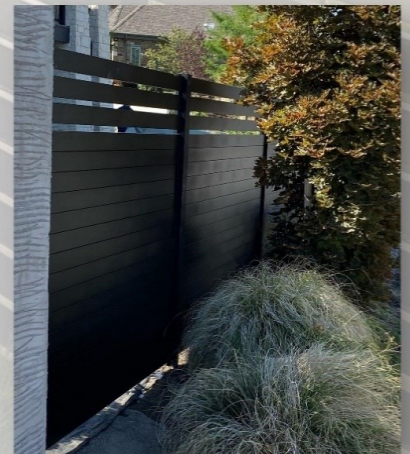

A photograph of a modern backyard fence. The fence is made of dark metal posts and light-colored vertical slats. In front of the fence is a gravel garden with several small green bushes and a young tree. A green lawn is visible to the right of the gravel garden. The background shows mountains under a blue sky with some clouds.

Product Catalog 2024

A photograph of a white vinyl fence. The fence is made of vertical panels. In the background, there are various trees and bushes, including a tree with red leaves. The sky is blue with some clouds.

Suggested Stain Finish (not sold):

Avimore Breeze

by Alliance

Avimore Breeze is a versatile aluminum fence system distinguished by its sleek design, durable material, and simple installation. Its modern aesthetic complements current home building trends and adapts to most construction requirements. Avimore Breeze fences are durable, easy to work with, and virtually maintenance free.

Semi-Privacy

Full Privacy

Mixed Spacing

Royal Guard Ornamental Steel Fence

by Alliance

We are proud to present Royal Guard: a durable, affordable, and elegant ornamental steel fence.

Our fence features a fully rackable design, a gloss black finish, and treated steel backed with a 10-year warranty.