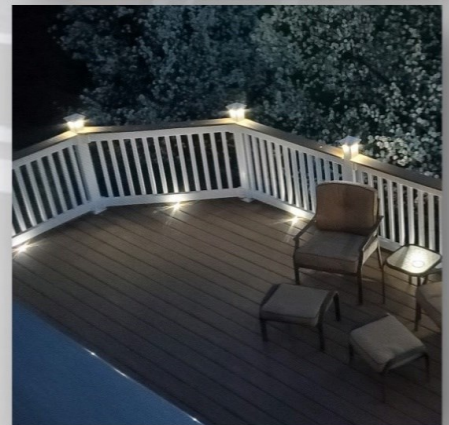

Deck/Stair Lighting

Lighting Options:

- Side Lights
- Stair Lights
- Recessed Lights
- Flush Deck Lights
- Bistro Lights

alliancefencesupply.com

(+1) 801-852-8542