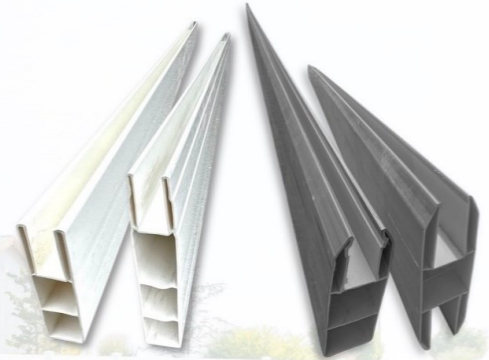

A photograph of a modern backyard fence. The fence is made of dark metal posts and light-colored vertical slats. In front of the fence is a gravel garden with several small green bushes and a young tree. A green lawn is visible to the right of the gravel garden. The background shows mountains under a blue sky with some clouds.

Product Catalog 2024

A photograph of a white vinyl fence. The fence is made of vertical panels. In the background, there are various trees and bushes, including a tree with red leaves. The sky is blue with some clouds.

T&G Slats

- 7/8" x 11.3"
- 7/8" x 6"

Privacy Panels

- 7/8" x 14"

Pickets

- 7/8" x 1.5"
- 7/8" x 3"

Trim Channel

- 7/8" x 1 3/8"

Hollow Rails

- 1.75" x 3.5"
- 2" x 3.5"
- 2" x 6"

Ribbed Rails

- 1.5" x 5.5"
- 2" x 6"

Colors

White

Tan

Adobe