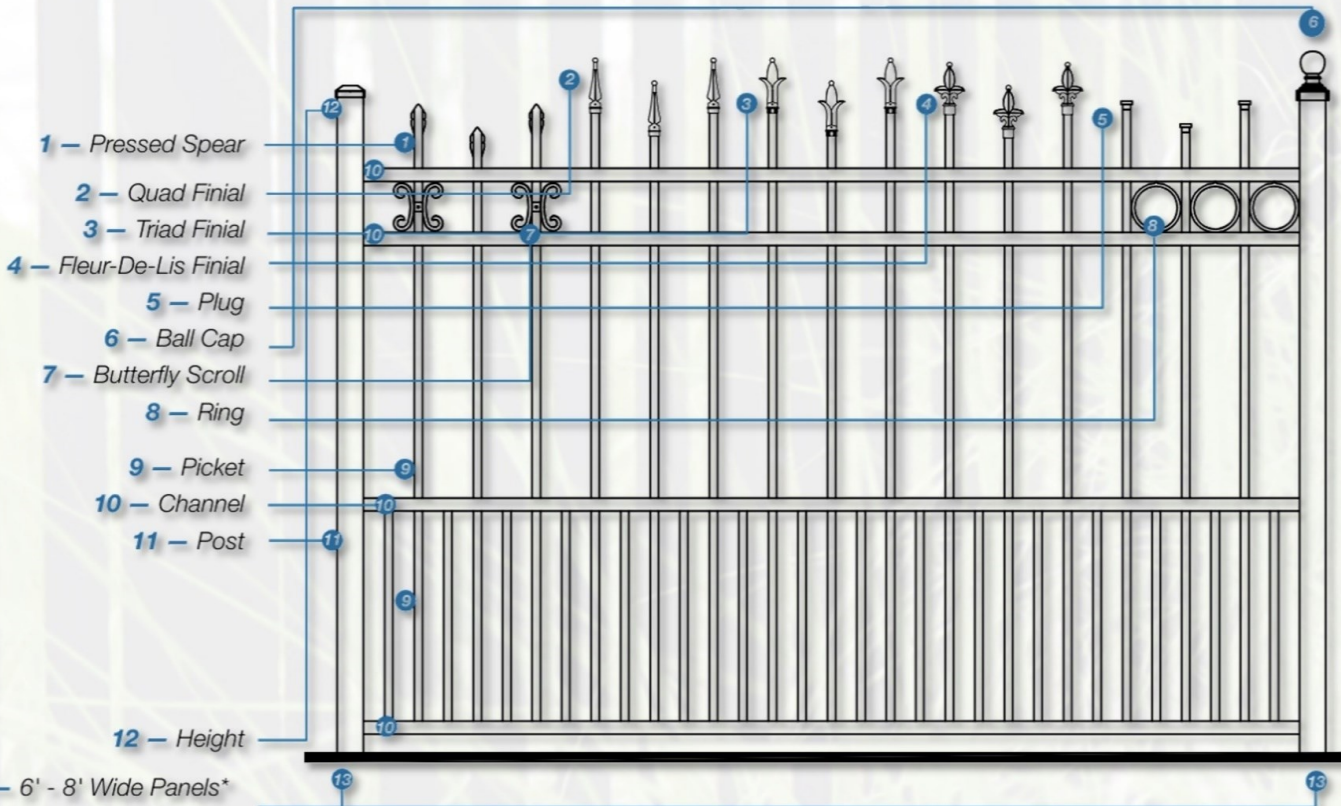

**ALUMI-
GUARD®**