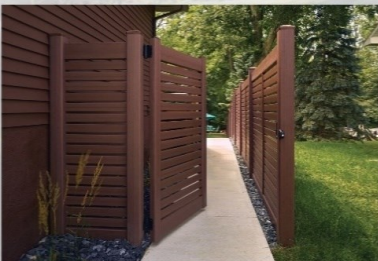

A photograph of a modern backyard fence. The fence is made of dark metal posts and light-colored vertical slats. In front of the fence is a gravel garden with several small green bushes and a young tree. A green lawn is visible to the right of the gravel garden. The background shows mountains under a blue sky with some clouds.

Product Catalog 2024

A photograph of a white vinyl fence. The fence is made of vertical panels. In the background, there are various trees and bushes, including a tree with red leaves. The sky is blue with some clouds.

Arctic Blend

Brazilian Blend

Sierra Blend

Weathered Blend

Brookline

Breezewood

Chesterfield

Imperial